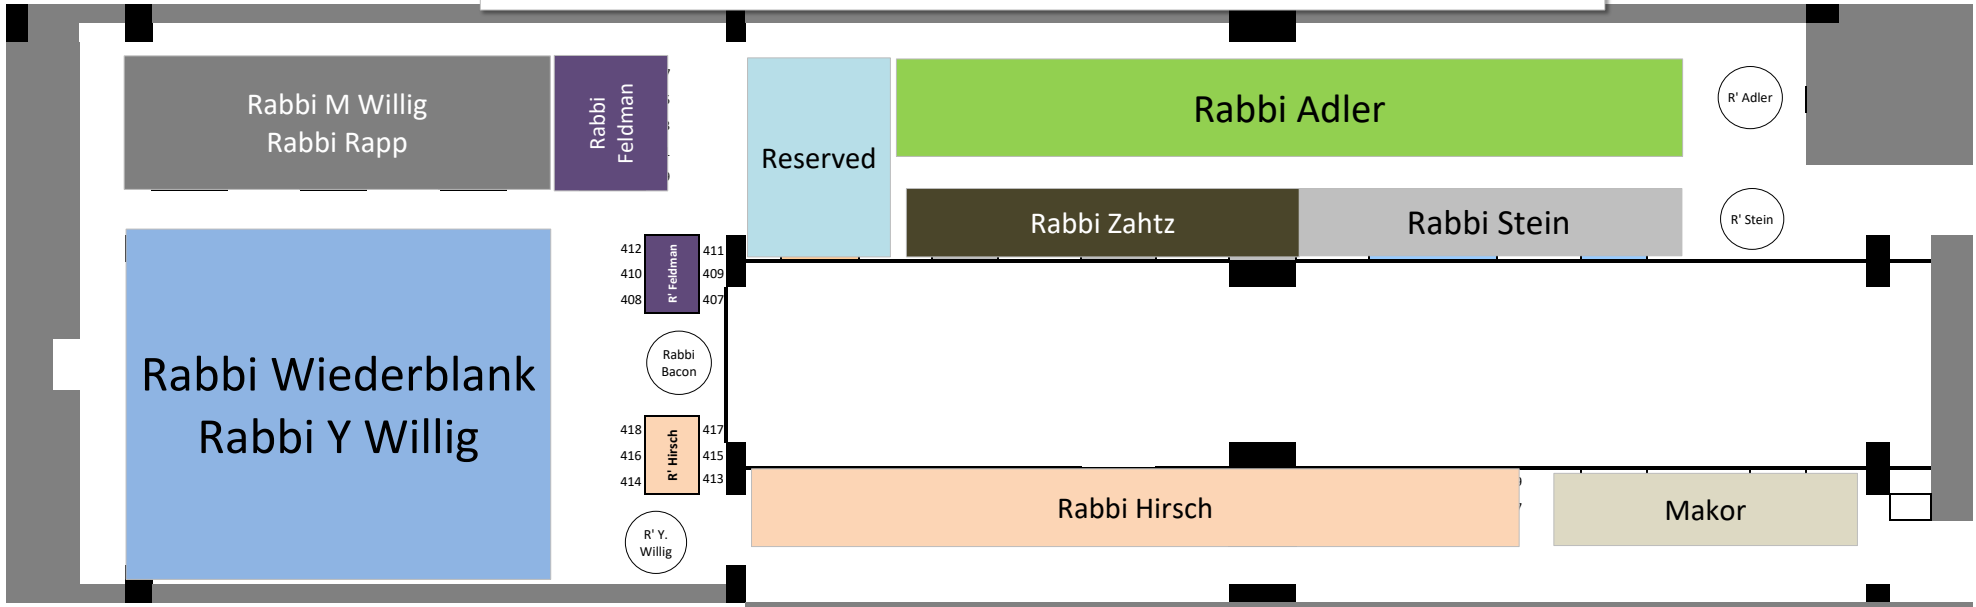

## Shiur Location Chart -- Glueck Beit Midrash -- Second Floor

Shiur Location List	
Shiur	Beis Medrash
R' Adler	Glueck 2nd floor
R' Belizon	Harry Fischel
R' Berman	Harry Fischel
R' E Ben Chaim	Glueck 1st floor
R' Ciment	Furst Hall 214
R' D Cohen	Klein Hall
R' Feldman	Glueck 2nd floor
R' Goldwicht	Harry Fischel
R' Hirsch	Glueck 2nd floor
R' Ismach	Harry Fischel
R' Koenigsberg	Harry Fischel
Kollel	Harry Fischel
Kollel	Glueck 1st floor
Kollel Elyon	Glueck 1st floor
R' Neuburger	Glueck 1st floor
R' Rapp	Glueck 2nd floor
R' Reichman	Glueck 1st floor
R' I Rosensweig	Glueck 1st floor
R' M Rosensweig	Glueck 1st floor
R' Sarfaty	Klein Hall
R' H. Schachter	Glueck 1st floor
R' Schnall	Harry Fischel
R' Schwartz	Glueck 1st floor
R' Shulman	Glueck 1st floor
R' Simon	Klein Hall
R' Sobolofsky	Harry Fischel
R' Stein	Glueck 2nd floor
R' Taubes	Harry Fischel
R' Twersky	Harry Fischel
R' Weinberg	Harry Fischel
R' Werblowsky	Glueck 1st floor
R' Wieder	Glueck 1st floor
R' Wiederblank	Glueck 2nd floor
R' M. Willig	Glueck 2nd floor
R' Y. Willig	Glueck 2nd floor
R' Zahrtz	Glueck 2nd floor

### Seating Procedures for the Harry Fischel and Jacob and Dreizel Glueck Batei Midrashot:

- Find your shiur's designated location
- Inform your Shiur Assistant or Rebbe that you need a seat
- Feel free to sit down within your shiur's location until official seats are assigned
- Your Shiur Assistant will assign you an official seat by the end of the first week
- Riets/Kollel and Kollel Elyon should avail themselves of seats by their shiur or in specially designated locations for the Kollel and Kollel Elyon members
- There are NO chazakot on seats from previous years