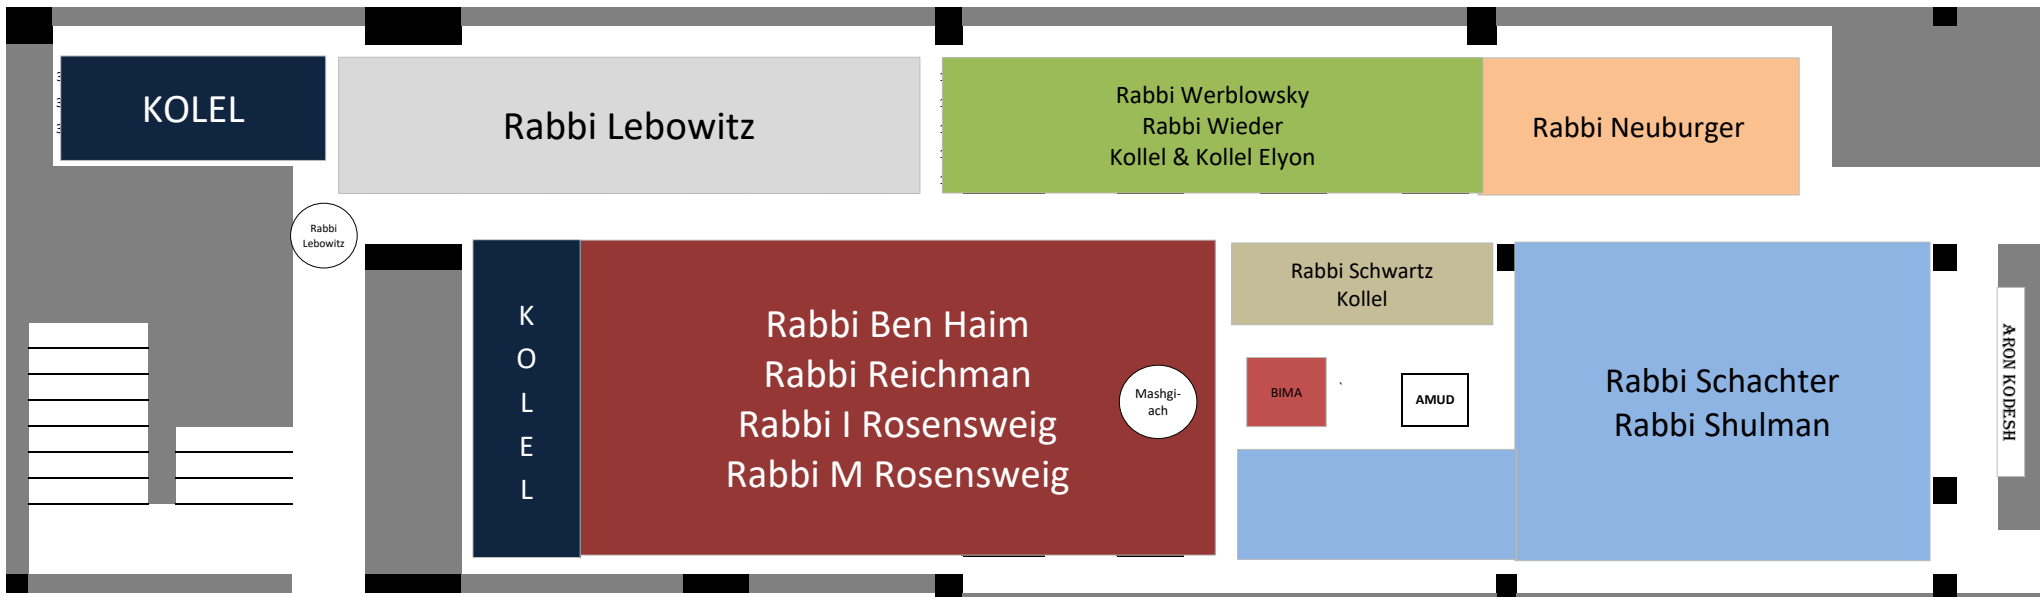

Shiur Location Chart — Glueck Beit Midrash — First Floor

Shiur Location List

Shiur	Beis Medrash	Shiur	Beis Medrash
R' Adler	Glueck 2nd floor	R' M Rosensweig	Glueck 1st floor
R' Belizon	Harry Fischel	R' Sarfaty	Klein Hall
R' Berman	Harry Fischel	R' H. Schachter	Glueck 1st floor
R' E Ben Chaim	Glueck 1st floor	R' Schnall	Harry Fischel
R' Ciment	Furst Hall 214	R' Schwartz	Glueck 1st floor
R' D Cohen	Klein Hall	R' Shulman	Glueck 1st floor
R' Feldman	Glueck 2nd floor	R' Simon	Klein Hall
R' Goldwicht	Harry Fischel	R' Sobolofsky	Harry Fischel
R' Hirsch	Glueck 2nd floor	R' Stein	Glueck 2nd floor
R' Ismach	Harry Fischel	R' Taubes	Harry Fischel
R' Koenigsberg	Harry Fischel	R' Twersky	Harry Fischel
Kollal	Harry Fischel	R' Weinberg	Harry Fischel
Kollal	Glueck 1st floor	R' Werblowsky	Glueck 1st floor
Kollal Elyon	Glueck 1st floor	R' Wieder	Glueck 1st floor
R' Neuburger	Glueck 1st floor	R' Wiederblank	Glueck 2nd floor
R' Rapp	Glueck 2nd floor	R' M. Willig	Glueck 2nd floor
R' Reichman	Glueck 1st floor	R' Y. Willig	Glueck 2nd floor
R' I Rosensweig	Glueck 1st floor	R' Zahrtz	Glueck 2nd floor

Seating Procedures for the Harry Fischel and Jacob and Dreizel Glueck Batei Midrashot:

- Find your shiur's designated location
- Inform your Shiur Assistant or Rebbe that you need a seat
- Feel free to sit down within your shiur's location until official seats are assigned
- Your Shiur Assistant will assign you an official seat by the end of the first week
- Riets/Kollal and Kollal Elyon should avail themselves of seats by their shiur or in specially designated locations for the Kollal and Kollal Elyon members
- There are NO chazakot on seats from previous years