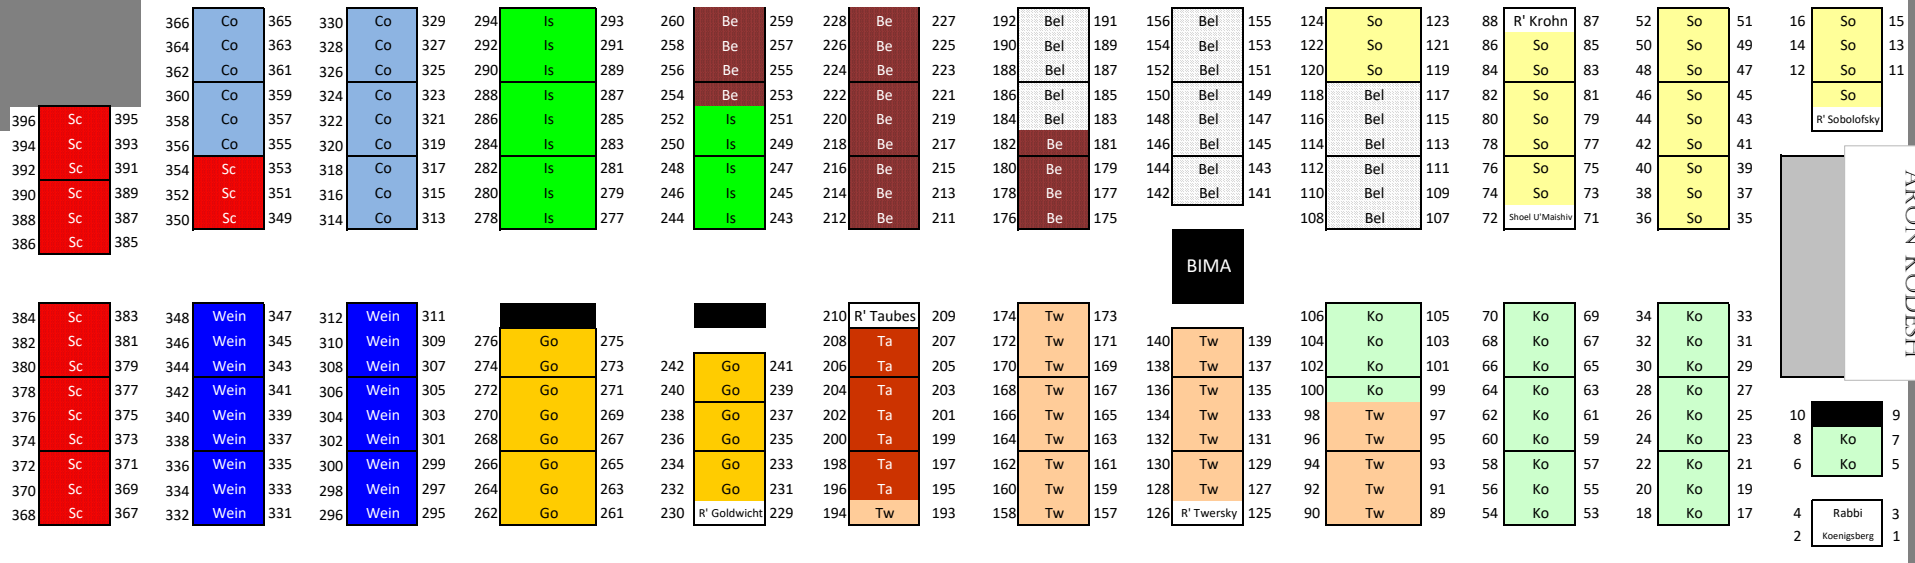

Shiur Location Chart - Harry Fischel Beit Midrash

Shiur Location List	
Shiur	Beis Medrash
R' Adler	Glueck 2nd floor
R' Belizon	Harry Fischel
R' Berman	Harry Fischel
R' E Ben Chaim	Glueck 1st floor
R' Ciment	Furst Hall 214
R' D Cohen	Klein Hall
R' Feldman	Glueck 2nd floor
R' Goldwicht	Harry Fischel
R' Hirsch	Glueck 2nd floor
R' Ismach	Harry Fischel
R' Koenigsberg	Harry Fischel
Kollel	Harry Fischel
Kollel	Glueck 1st floor
Kollel Elyon	Glueck 1st floor
R' Neuburger	Glueck 1st floor
R' Rapp	Glueck 2nd floor
R' Reichman	Glueck 1st floor
R' I Rosensweig	Glueck 1st floor

THE KEY			
Bel	R' Belizon	Sc	R' Schnall
Co	R' T Cohen	So	R Sobolosky
Be	R' Berman	Ta	R' Taubes
Go	R' Goldwicht	Tw	R' Twersky
Is	R' Ismach	Wein	R' Weinberg
Ko	R' Koenigsberg		

Seating Procedures for the Harry Fischel and Jacob and Dreizel Glueck Batei Midrashot:

- Find your shiur's designated location
- Inform your Shiur Assistant or Rebbe that you need a seat
- Feel free to sit down within your shiur's location until official seats are assigned
- Your Shiur Assistant will assign you an official seat by the end of the first week
- Riets/Kollel and Kollel Elyon should avail themselves of seats by their shiur or in specially designated locations for the Kollel and Kollel Elyon members
- There are NO chazakot on seats from previous years