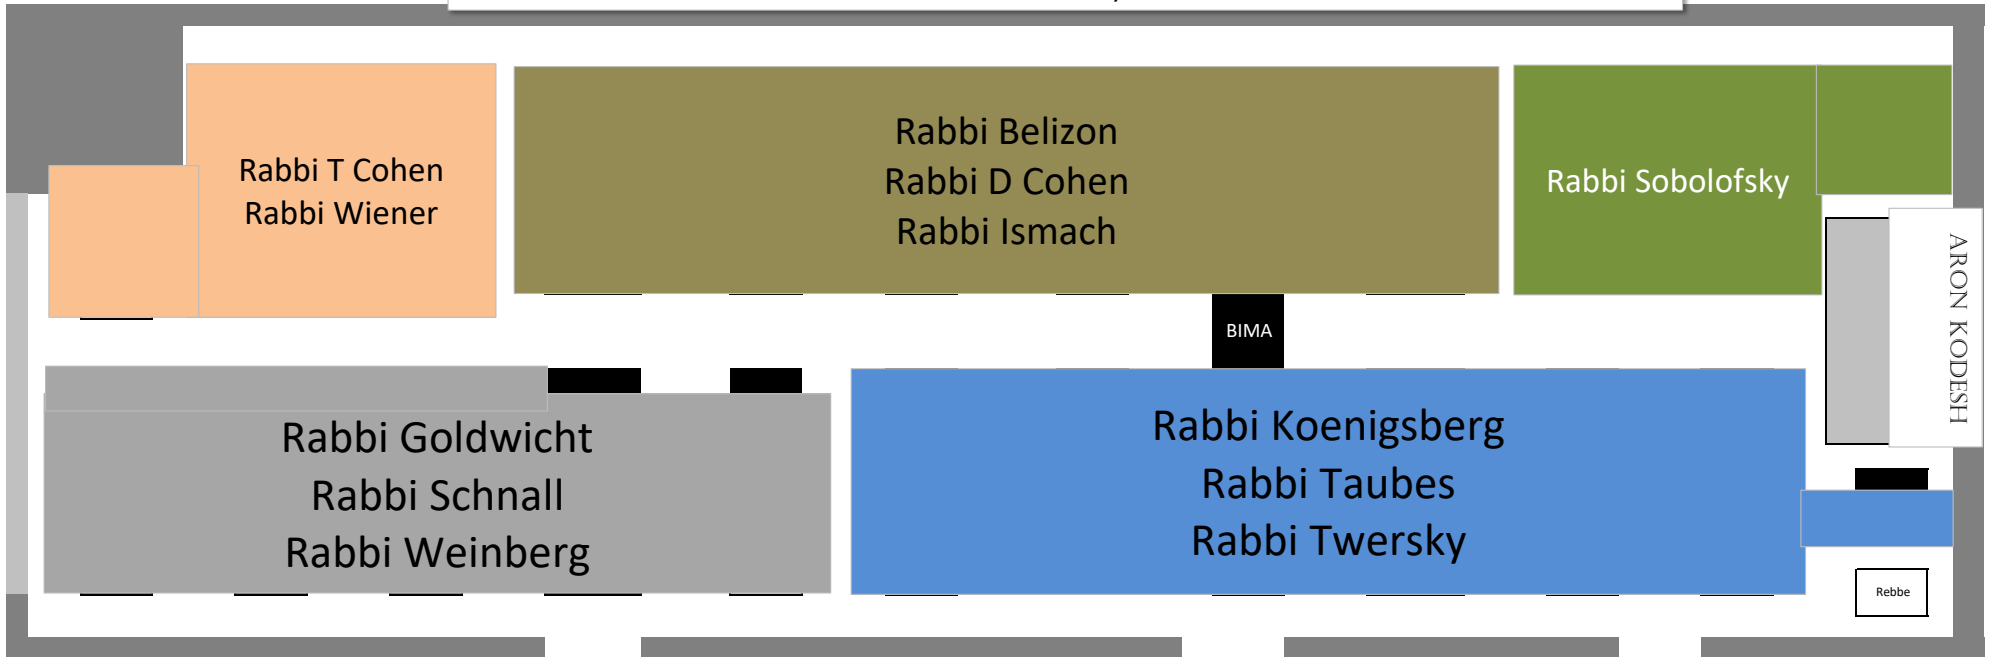

# Shiur Location Chart - Harry Fischel Beit Midrash

Shiur Location List			
Shiur	Beis Medrash	Shiur	Beis Medrash
R' Adler	Glueck 2nd floor	R' M Rosensweig	Glueck 1st floor
R' Belizon	Harry Fischel	R' Sarfaty	Klein Hall
R' Berman	Klein Hall	R' H. Schachter	Glueck 1st floor
R' E Ben Chaim	Glueck 1st floor	R' Schnall	Harry Fischel
R' M Benhaim	Glueck 2nd floor	R' Schwartz	Glueck 1st floor
R' Ciment	Furst Hall 214	R' Shulman	Glueck 1st floor
R' D Cohen	Harry Fischel	R' Simon	Klein Hall
R' Feldman	Glueck 2nd floor	R' Sobolofsky	Harry Fischel
R' Goldwicht	Harry Fischel	R' Stein	Glueck 2nd floor
R' Hirsch	Glueck 2nd floor	R' Taubes	Harry Fischel
R' Ismach	Harry Fischel	R' Twersky	Harry Fischel
R' Koenigsberg	Harry Fischel	R' Weinberg	Harry Fischel
Kollel	Glueck Beit Midrash	R' Werblowsky	Glueck 1st floor
Kollel Elyon	Glueck 1st floor	R' Wieder	Glueck 1st floor
R' Neuburger	Glueck 1st floor	R' Wiederblank	Glueck 2nd floor
R' Rapp	Glueck 2nd floor	R' M. Willig	Glueck 2nd floor
R' Reichman	Glueck 1st floor	R' Y. Willig	Glueck 2nd floor
R' I Rosensweig	Glueck 1st floor	R' Zahtz	Klein Hall

## Seating Procedures for the Harry Fischel and Jacob and Dreizel Glueck Batei Midrashot:

- Find your shiur's designated location
- Inform your Shiur Assistant or Rebbe that you need a seat
- Feel free to sit down within your shiur's location until official seats are assigned
- Your Shiur Assistant will assign you an official seat by the end of the first week
- Riets/Kollel and Kollel Elyon should avail themselves of seats by their shiur or in specially designated locations for the Kollel and Kollel Elyon members
- There are NO chazakot on seats from previous years