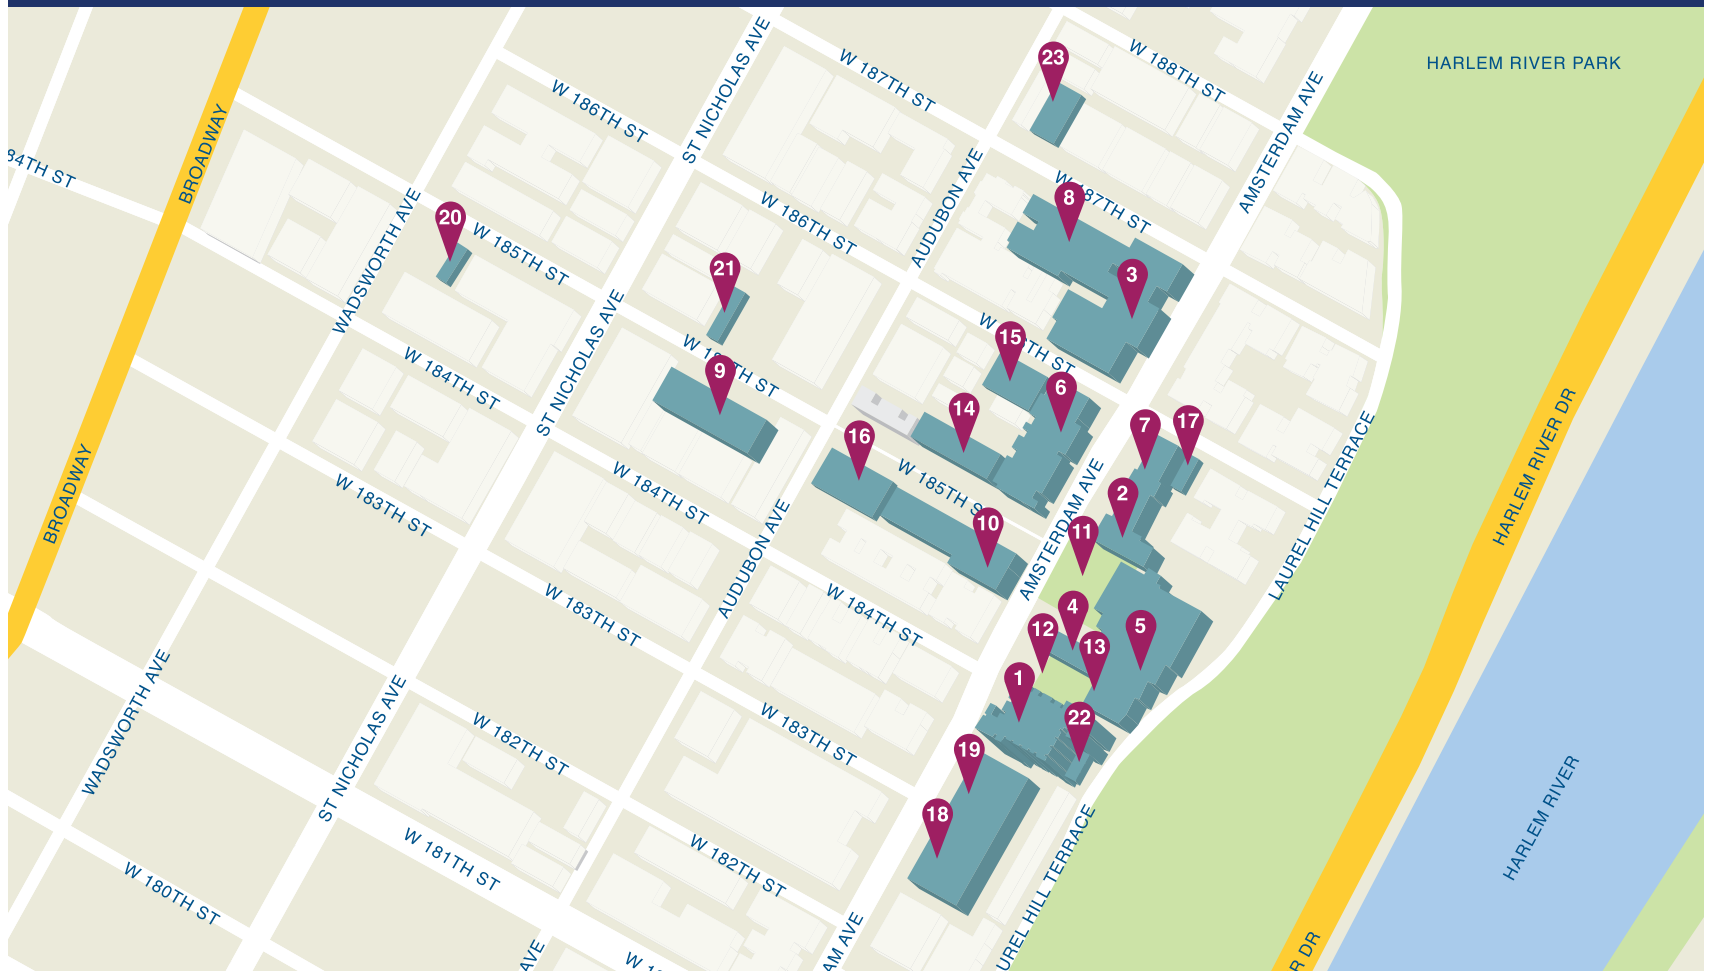

MAP | WILF CAMPUS

1. Belfer Hall

- Admissions Office
- Dean's Office
- Office of the President
- Registrar
- Sky Café
- Student Finance
- Weissberg Commons
- Office of Marketing & Communications
- Events Office

2. Strenger Residence Hall

- Security Office

3. David H. Zysman Hall

- Harry Fischel Beit Midrash
- Lampert Auditorium

4. Rubin Residence Hall

- Furman Dining Hall
- Lipschutz-Gutwirth Study Hall (Rubin Shul)

5. Max Stern Athletic Center

- Benjamin Gottesman Pool

6. Mendel Gottesman Library

- Heights Lounge
- Nagel Family Atrium and Student Commons
- Yad Belkin

7. Morgenstern Residence Hall

8. Muss Residence Hall

9. Schottenstein Center

- Shenk Synagogue
- Theater

10. Belz Building

11. Danciger Quadrangle

12. Tenzer Garden

13. Benefactors Wall

14. Jacob and Dreizel Glueck Center for Jewish Study

15–23. YU Parking